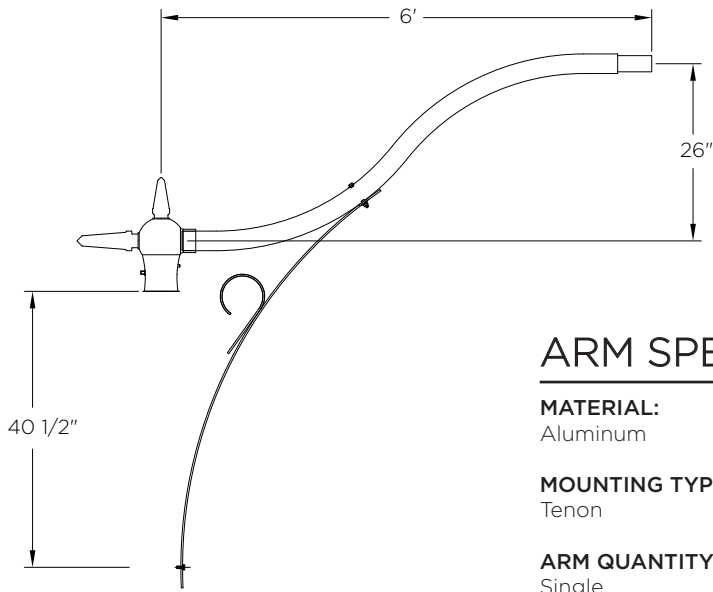

# KA36 //

DECORATIVE ARM

The King Luminaire KA36 Arm with Decorative Scroll is a tasteful arm with a small decorative scroll embellishment. Available in a tenon mount with a variety of lengths, and single or double arm configurations, the KA36 provides a clean look for any situation.

## ARM SPECIFICATIONS

**MATERIAL:**  
Aluminum

**MOUNTING TYPE:**  
Tenon

**ARM QUANTITY:**  
Single  
Double

**ARM LENGTHS:**  
6'  
8'

**FINISH:**  
Available in textured or smooth.

**EPA**  
2.71 - 5.74 sq. ft.

### MOUNTING DETAILS:

Tenon Mount Details  
TO ACCEPT 3 1/2" DIAMETER  
X 5 1/4" L TENON

### ARM DIMENSIONS:

Run	Rise
6'	26"
8'	34 1/4"