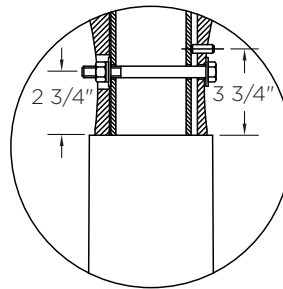

# KA36 //

DECORATIVE ARM

The King Luminaire KA36 Arm with Decorative Scroll is a tasteful arm with a small decorative scroll embellishment. Available in a tenon mount with a variety of lengths, and single or double arm configurations, the KA36 provides a clean look for any situation.

## ARM SPECIFICATIONS

**MATERIAL:**  
Aluminum

**MOUNTING TYPE:**  
Tenon

**ARM QUANTITY:**  
Single  
Double

**ARM LENGTHS:**  
6'  
8'

**FINISH:**  
Available in textured or smooth.

**EPA**  
2.71 - 5.74 sq. ft.

### MOUNTING DETAILS:

Tenon Mount Details  
TO ACCEPT 3 1/2" DIAMETER  
X 5 1/4" L TENON

### ARM DIMENSIONS:

Run	Rise
6'	26"
8'	34 1/4"