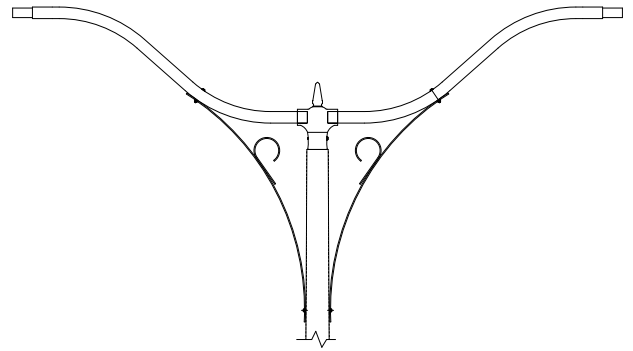

# KA36 //

DECORATIVE ARM

The King Luminaire KA36 Arm with Decorative Scroll is a tasteful arm with a small decorative scroll embellishment. Available in a tenon mount with a variety of lengths, and single or double arm configurations, the KA36 provides a clean look for any situation.

### MOUNTING DETAILS:

Tenon Mount Details  
TO ACCEPT 3 1/2" DIAMETER  
X 5 1/4" L TENON

### ARM DIMENSIONS:

Run	Rise
6'	26"
8'	34 1/4"

Tenon Mount Single Arm

Tenon Mount Double Arm

Tenon Mounting Details