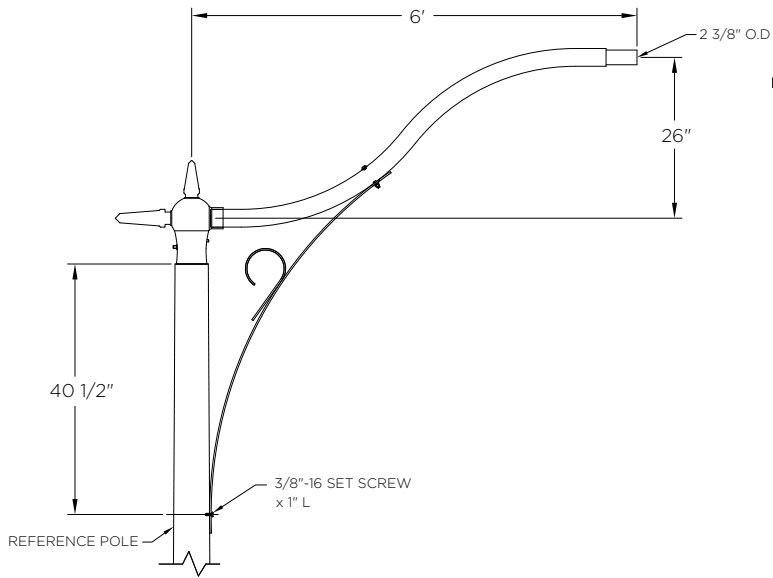

Tenon Mount Single Arm