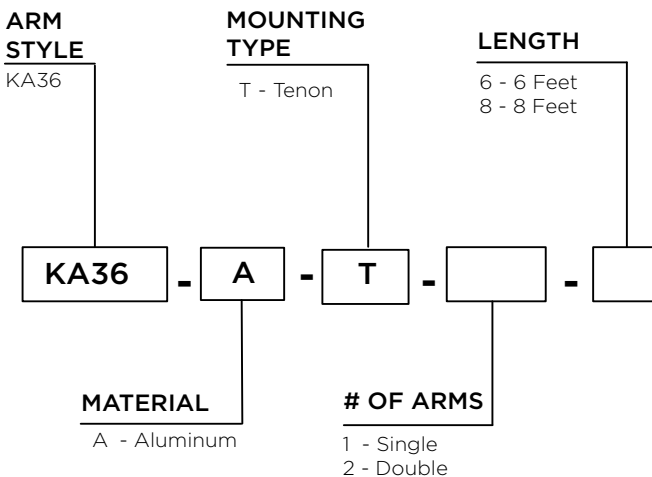

### ARM DIMENSIONS:

Run	Rise
6'	26"
8'	34 1/4"

### LEVELING DEVICE:

KPL20

KPL30

\*See leveling device spec sheet for more options

## HOW TO ORDER