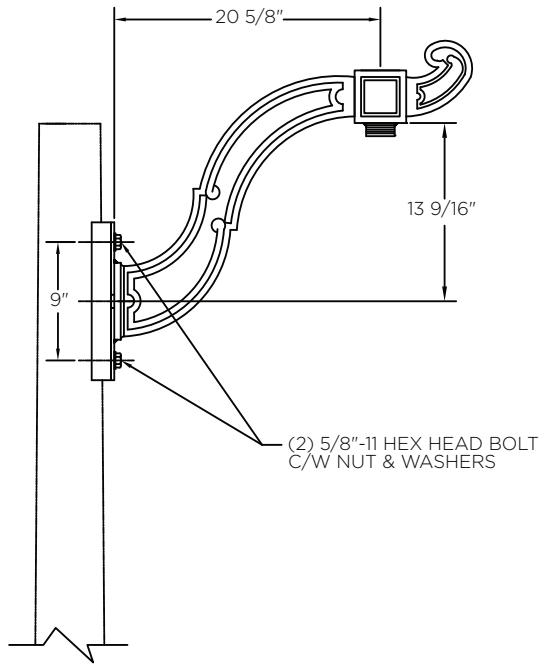

ARM SPECIFICATIONS

- MATERIAL:**
Aluminum
- MOUNTING TYPE:**
Side
Tenon
Wall
- ARM QUANTITY:**
Single
Double
Triple
Quadruple
- ARM LENGTHS:**
Fixed Length
- FINISH:**
Available in textured or smooth.
- EPA**
1.29 - 5.51 sq. ft.
- WEIGHT**
9 - 60 lbs

MOUNTING TYPES:

Side/Wall Mount Details
4" x 1 3/4" x 12"L

Tenon Mount Details
To Accept A 4" IPS (4 1/2" O.D.)
Tenon x 9 1/2"L

HOW TO ORDER

EPA & WEIGHT

Catalog Number	Mount Type	# of Arms	L. (ft)	EPA (sq ft)	Wt. (lbs)
KA75-A-S-1	Side	1	20 5/8	1.30	9
KA75-A-S-2	Side	2	20 5/8	2.60	18
KA75-A-T-1	Tenon	1	20 5/8	2.41	43
KA75-A-T-2	Tenon	2	20 5/8	3.35	45
KA75-A-T-3	Tenon	3	20 5/8	4.43	52
KA75-A-T-4	Tenon	4	20 5/8	5.51	60
KA75-A-W-1	Wall	1	20 5/8	1.29	14

Side Mount Single Arm

Wall Mount Single Arm

Side/Wall Mount Details

Tenon Mount Details

Tenon Mount Single Arm

Top View

Tenon Mount Double Arm

Top View