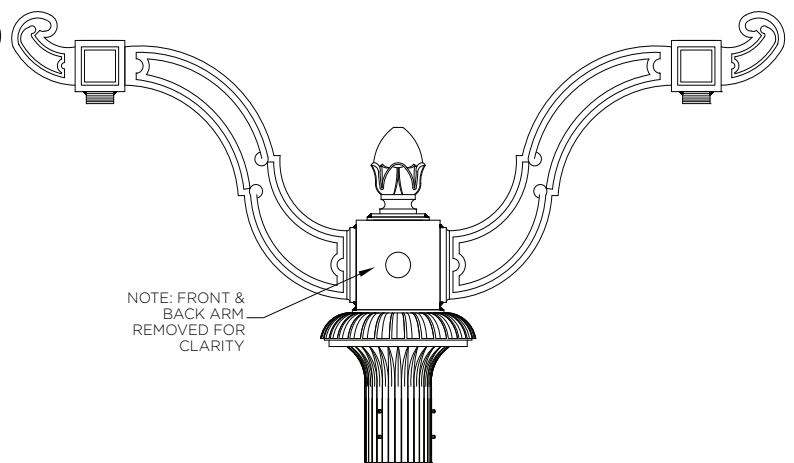

KA75 // THE SANTIAGO

DECORATIVE ARM

The King Luminaire KA75 Arm is a traditional design. This aluminum arm is available in a variety of arm configurations. The KA75 is a unique solution for your street lighting needs.

ARM SPECIFICATIONS

- MATERIAL:**
Aluminum
- MOUNTING TYPE:**
Side
Tenon
Wall
- ARM QUANTITY:**
Single
Double
Triple
Quadruple
- ARM LENGTHS:**
Fixed Length
- FINISH:**
Available in textured or smooth.
- EPA**
1.29 - 5.51 sq. ft.
- WEIGHT**
9 - 60 lbs

Side Mount Single Arm

Wall Mount Single Arm

Side/Wall Mount Details

Tenon Mount Details

Tenon Mount Single Arm

Top View

Tenon Mount Double Arm

Top View

Tenon Mount Triple Arm

Top View

Tenon Mount Quadruple Arm

Top View