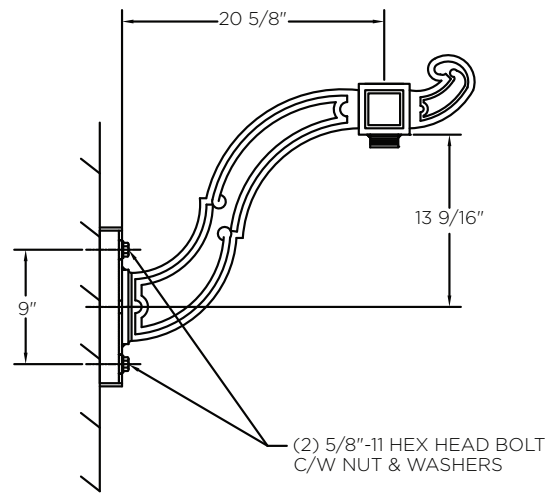

ARM SPECIFICATIONS

- MATERIAL:**
Aluminum
- MOUNTING TYPE:**
Side
Tenon
Wall
- ARM QUANTITY:**
Single
Double
Triple
Quadruple
- ARM LENGTHS:**
Fixed Length
- FINISH:**
Available in textured or smooth.
- EPA**
1.29 - 5.51 sq. ft.
- WEIGHT**
9 - 60 lbs

MOUNTING TYPES:

Side/Wall Mount Details
4" x 1 3/4" x 12"L

Tenon Mount Details
To Accept A 4" IPS (4 1/2" O.D.)
Tenon x 9 1/2"L

HOW TO ORDER

EPA & WEIGHT

Catalog Number	Mount Type	# of Arms	L. (ft)	EPA (sq ft)	Wt. (lbs)
KA75-A-S-1	Side	1	20 5/8	1.30	9
KA75-A-S-2	Side	2	20 5/8	2.60	18
KA75-A-T-1	Tenon	1	20 5/8	2.41	43
KA75-A-T-2	Tenon	2	20 5/8	3.35	45
KA75-A-T-3	Tenon	3	20 5/8	4.43	52
KA75-A-T-4	Tenon	4	20 5/8	5.51	60
KA75-A-W-1	Wall	1	20 5/8	1.29	14

Side Mount Single Arm

Wall Mount Single Arm

Side/Wall Mount Details

Tenon Mount Details

Tenon Mount Single Arm

Top View

Tenon Mount Double Arm

Top View