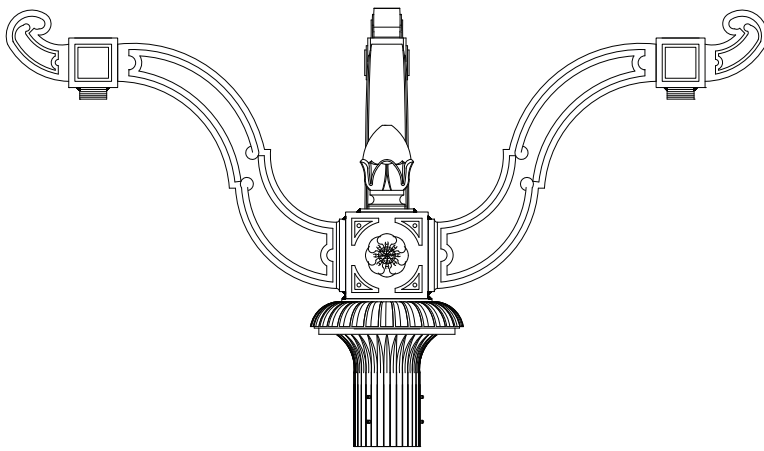

KA75 // THE SANTIAGO

DECORATIVE ARM

The King Luminaire KA75 Arm is a traditional design. This aluminum arm is available in a variety of arm configurations. The KA75 is a unique solution for your street lighting needs.

ARM SPECIFICATIONS

- MATERIAL:**
Aluminum
- MOUNTING TYPE:**
Side
Tenon
Wall
- ARM QUANTITY:**
Single
Double
Triple
Quadruple
- ARM LENGTHS:**
Fixed Length
- FINISH:**
Available in textured or smooth.
- EPA**
1.29 - 5.51 sq. ft.
- WEIGHT**
9 - 60 lbs

Side Mount Single Arm

Wall Mount Single Arm

Side/Wall Mount Details

Tenon Mount Details

Tenon Mount Single Arm

Top View

Tenon Mount Double Arm

Top View

Tenon Mount Triple Arm

Top View

Tenon Mount Quadruple Arm

Top View