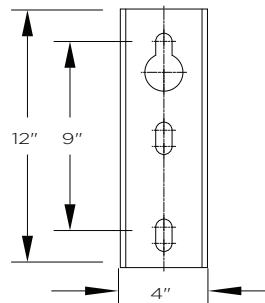

KA75 // THE SANTIAGO

DECORATIVE ARM

The King Luminaire KA75 Arm is a traditional design. This aluminum arm is available in a variety of arm configurations. The KA75 is a unique solution for your street lighting needs.

ARM SPECIFICATIONS

- MATERIAL:**
Aluminum
- MOUNTING TYPE:**
Side
Tenon
Wall
- ARM QUANTITY:**
Single
Double
Triple
Quadruple
- ARM LENGTHS:**
Fixed Length
- FINISH:**
Available in textured or smooth.
- EPA**
1.29 - 5.51 sq. ft.
- WEIGHT**
9 - 60 lbs

MOUNTING TYPES:

Side/Wall Mount Details
4" x 1 3/4" x 12"L

Tenon Mount Details
To Accept A 4" IPS (4 1/2" O.D.)
Tenon x 9 1/2"L

HOW TO ORDER

EPA & WEIGHT

Catalog Number	Mount Type	# of Arms	L. (ft)	EPA (sq ft)	Wt. (lbs)
KA75-A-S-1	Side	1	20 5/8	1.30	9
KA75-A-S-2	Side	2	20 5/8	2.60	18
KA75-A-T-1	Tenon	1	20 5/8	2.41	43
KA75-A-T-2	Tenon	2	20 5/8	3.35	45
KA75-A-T-3	Tenon	3	20 5/8	4.43	52
KA75-A-T-4	Tenon	4	20 5/8	5.51	60
KA75-A-W-1	Wall	1	20 5/8	1.29	14

Side Mount Single Arm

Wall Mount Single Arm

Side/Wall Mount Details

Tenon Mount Details

Tenon Mount Single Arm

Top View

Tenon Mount Double Arm

Top View