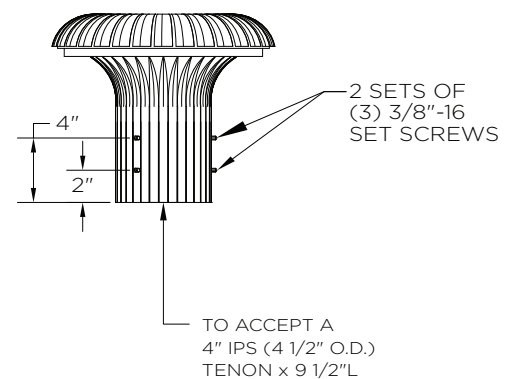

ARM SPECIFICATIONS

- MATERIAL:**
Aluminum
- MOUNTING TYPE:**
Side
Tenon
Wall
- ARM QUANTITY:**
Single
Double
Triple
Quadruple
- ARM LENGTHS:**
Fixed Length
- FINISH:**
Available in textured or smooth.
- EPA**
1.29 - 5.51 sq. ft.
- WEIGHT**
9 - 60 lbs

MOUNTING TYPES:

Side/Wall Mount Details
4" x 1 3/4" x 12"L

Tenon Mount Details
To Accept A 4" IPS (4 1/2" O.D.)
Tenon x 9 1/2"L

HOW TO ORDER

EPA & WEIGHT

Catalog Number	Mount Type	# of Arms	L. (ft)	EPA (sq ft)	Wt. (lbs)
KA75-A-S-1	Side	1	20 5/8	1.30	9
KA75-A-S-2	Side	2	20 5/8	2.60	18
KA75-A-T-1	Tenon	1	20 5/8	2.41	43
KA75-A-T-2	Tenon	2	20 5/8	3.35	45
KA75-A-T-3	Tenon	3	20 5/8	4.43	52
KA75-A-T-4	Tenon	4	20 5/8	5.51	60
KA75-A-W-1	Wall	1	20 5/8	1.29	14

Side Mount Single Arm

Wall Mount Single Arm

Side/Wall Mount Details

Tenon Mount Details

Tenon Mount Single Arm

Top View

Tenon Mount Double Arm

Top View