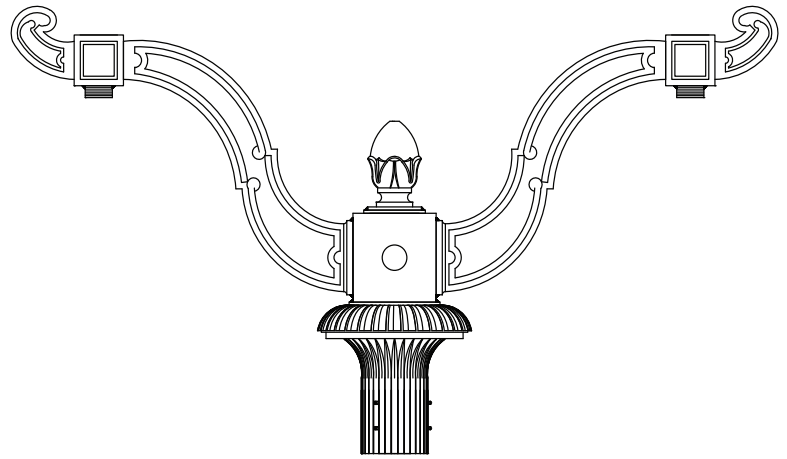

KA75 // THE SANTIAGO

DECORATIVE ARM

The King Luminaire KA75 Arm is a traditional design. This aluminum arm is available in a variety of arm configurations. The KA75 is a unique solution for your street lighting needs.

ARM SPECIFICATIONS

- MATERIAL:**
Aluminum
- MOUNTING TYPE:**
Side
Tenon
Wall
- ARM QUANTITY:**
Single
Double
Triple
Quadruple
- ARM LENGTHS:**
Fixed Length
- FINISH:**
Available in textured or smooth.
- EPA**
1.29 - 5.51 sq. ft.
- WEIGHT**
9 - 60 lbs

Side Mount Single Arm

Wall Mount Single Arm

Side/Wall Mount Details

Tenon Mount Details

Tenon Mount Single Arm

Top View

Tenon Mount Double Arm

Top View

Tenon Mount Triple Arm

Top View

Tenon Mount Quadruple Arm

Top View