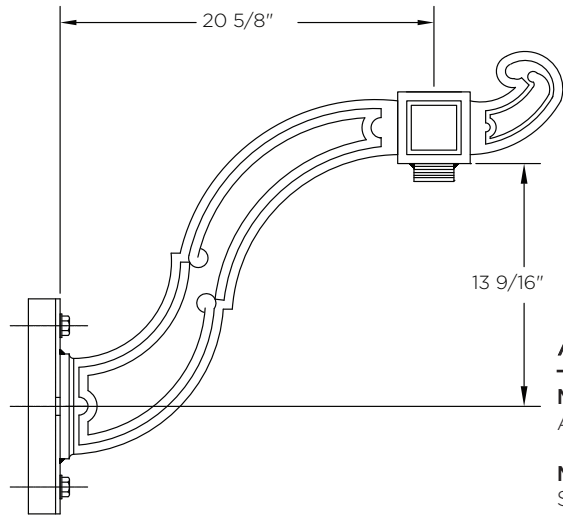

KA75 // THE SANTIAGO

DECORATIVE ARM

The King Luminaire KA75 Arm is a traditional design. This aluminum arm is available in a variety of arm configurations. The KA75 is a unique solution for your street lighting needs.

ARM SPECIFICATIONS

- MATERIAL:**
Aluminum
- MOUNTING TYPE:**
Side
Tenon
Wall
- ARM QUANTITY:**
Single
Double
Triple
Quadruple
- ARM LENGTHS:**
Fixed Length
- FINISH:**
Available in textured or smooth.
- EPA**
1.29 - 5.51 sq. ft.
- WEIGHT**
9 - 60 lbs

MOUNTING TYPES:

Side/Wall Mount Details
4" x 1 3/4" x 12"L

Tenon Mount Details
To Accept A 4" IPS (4 1/2" O.D.)
Tenon x 9 1/2"L

HOW TO ORDER

EPA & WEIGHT

Catalog Number	Mount Type	# of Arms	L. (ft)	EPA (sq ft)	Wt. (lbs)
KA75-A-S-1	Side	1	20 5/8	1.30	9
KA75-A-S-2	Side	2	20 5/8	2.60	18
KA75-A-T-1	Tenon	1	20 5/8	2.41	43
KA75-A-T-2	Tenon	2	20 5/8	3.35	45
KA75-A-T-3	Tenon	3	20 5/8	4.43	52
KA75-A-T-4	Tenon	4	20 5/8	5.51	60
KA75-A-W-1	Wall	1	20 5/8	1.29	14

Side Mount Single Arm

Wall Mount Single Arm

Side/Wall Mount Details

Tenon Mount Details

Tenon Mount Single Arm

Top View

Tenon Mount Double Arm

Top View