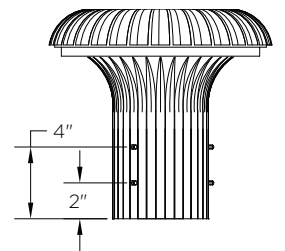

KA75 // THE SANTIAGO

DECORATIVE ARM

The King Luminaire KA75 Arm is a traditional design. This aluminum arm is available in a variety of arm configurations. The KA75 is a unique solution for your street lighting needs.

ARM SPECIFICATIONS

- MATERIAL:**
Aluminum
- MOUNTING TYPE:**
Side
Tenon
Wall
- ARM QUANTITY:**
Single
Double
Triple
Quadruple
- ARM LENGTHS:**
Fixed Length
- FINISH:**
Available in textured or smooth.
- EPA**
1.29 - 5.51 sq. ft.
- WEIGHT**
9 - 60 lbs

MOUNTING TYPES:

Side/Wall Mount Details
4" x 1 3/4" x 12"L

Tenon Mount Details
To Accept A 4" IPS (4 1/2" O.D.)
Tenon x 9 1/2"L

HOW TO ORDER

EPA & WEIGHT

Catalog Number	Mount Type	# of Arms	L. (ft)	EPA (sq ft)	Wt. (lbs)
KA75-A-S-1	Side	1	20 5/8	1.30	9
KA75-A-S-2	Side	2	20 5/8	2.60	18
KA75-A-T-1	Tenon	1	20 5/8	2.41	43
KA75-A-T-2	Tenon	2	20 5/8	3.35	45
KA75-A-T-3	Tenon	3	20 5/8	4.43	52
KA75-A-T-4	Tenon	4	20 5/8	5.51	60
KA75-A-W-1	Wall	1	20 5/8	1.29	14

Tenon Mount Triple Arm

Top View

Tenon Mount Quadruple Arm

Top View