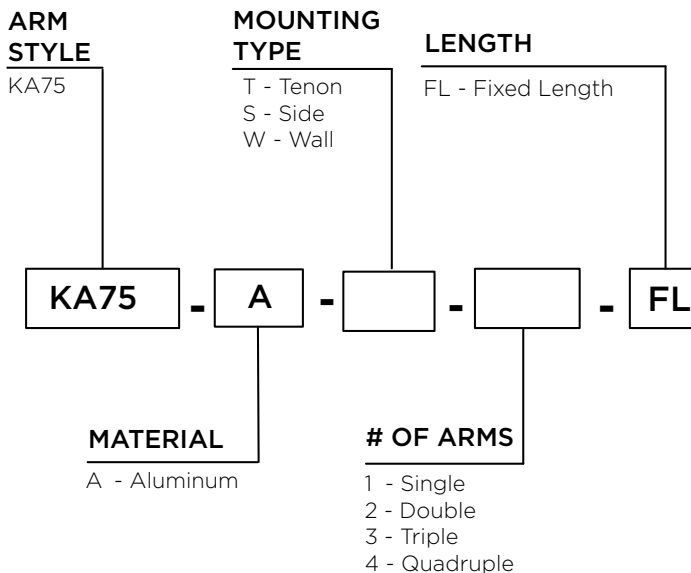

ARM SPECIFICATIONS

- MATERIAL:**
Aluminum
- MOUNTING TYPE:**
Side
Tenon
Wall
- ARM QUANTITY:**
Single
Double
Triple
Quadruple
- ARM LENGTHS:**
Fixed Length
- FINISH:**
Available in textured or smooth.
- EPA**
1.29 - 5.51 sq. ft.
- WEIGHT**
9 - 60 lbs

MOUNTING TYPES:

Side/Wall Mount Details
4" x 1 3/4" x 12"L

Tenon Mount Details
To Accept A 4" IPS (4 1/2" O.D.)
Tenon x 9 1/2"L

HOW TO ORDER

EPA & WEIGHT

Catalog Number	Mount Type	# of Arms	L. (ft)	EPA (sq ft)	Wt. (lbs)
KA75-A-S-1	Side	1	20 5/8	1.30	9
KA75-A-S-2	Side	2	20 5/8	2.60	18
KA75-A-T-1	Tenon	1	20 5/8	2.41	43
KA75-A-T-2	Tenon	2	20 5/8	3.35	45
KA75-A-T-3	Tenon	3	20 5/8	4.43	52
KA75-A-T-4	Tenon	4	20 5/8	5.51	60
KA75-A-W-1	Wall	1	20 5/8	1.29	14

Side Mount Single Arm

Wall Mount Single Arm

Side/Wall Mount Details

Tenon Mount Details

Tenon Mount Single Arm

Top View

Tenon Mount Double Arm

Top View