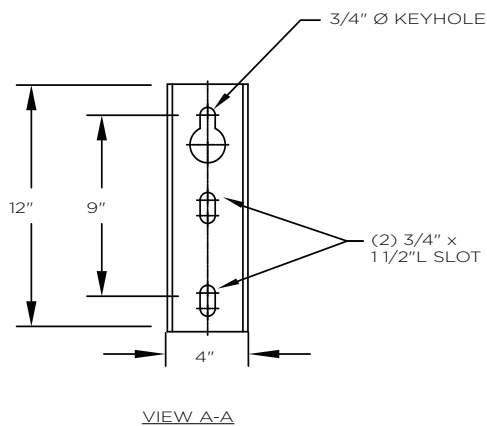

ARM SPECIFICATIONS

- MATERIAL:**
Aluminum
- MOUNTING TYPE:**
Side
Tenon
Wall
- ARM QUANTITY:**
Single
Double
Triple
Quadruple
- ARM LENGTHS:**
Fixed Length
- FINISH:**
Available in textured or smooth.
- EPA**
1.29 - 5.51 sq. ft.
- WEIGHT**
9 - 60 lbs

MOUNTING TYPES:

Side/Wall Mount Details
4" x 1 3/4" x 12"L

Tenon Mount Details
To Accept A 4" IPS (4 1/2" O.D.)
Tenon x 9 1/2"L

HOW TO ORDER

EPA & WEIGHT

Catalog Number	Mount Type	# of Arms	L. (ft)	EPA (sq ft)	Wt. (lbs)
KA75-A-S-1	Side	1	20 5/8	1.30	9
KA75-A-S-2	Side	2	20 5/8	2.60	18
KA75-A-T-1	Tenon	1	20 5/8	2.41	43
KA75-A-T-2	Tenon	2	20 5/8	3.35	45
KA75-A-T-3	Tenon	3	20 5/8	4.43	52
KA75-A-T-4	Tenon	4	20 5/8	5.51	60
KA75-A-W-1	Wall	1	20 5/8	1.29	14

Side Mount Single Arm

Wall Mount Single Arm

Side/Wall Mount Details

Tenon Mount Details

Tenon Mount Single Arm

Top View

Tenon Mount Double Arm

Top View