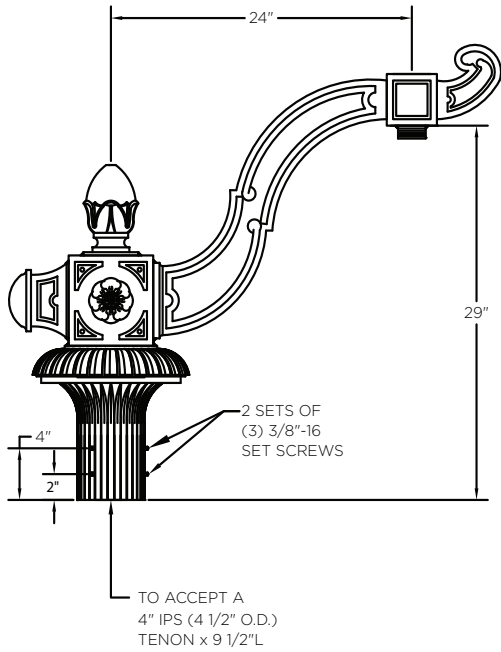

ARM SPECIFICATIONS

- MATERIAL:**
Aluminum
- MOUNTING TYPE:**
Side
Tenon
Wall
- ARM QUANTITY:**
Single
Double
Triple
Quadruple
- ARM LENGTHS:**
Fixed Length
- FINISH:**
Available in textured or smooth.
- EPA**
1.29 - 5.51 sq. ft.
- WEIGHT**
9 - 60 lbs

MOUNTING TYPES:

Side/Wall Mount Details
4" x 1 3/4" x 12"L

Tenon Mount Details
To Accept A 4" IPS (4 1/2" O.D.)
Tenon x 9 1/2"L

HOW TO ORDER

EPA & WEIGHT

Catalog Number	Mount Type	# of Arms	L. (ft)	EPA (sq ft)	Wt. (lbs)
KA75-A-S-1	Side	1	20 5/8	1.30	9
KA75-A-S-2	Side	2	20 5/8	2.60	18
KA75-A-T-1	Tenon	1	20 5/8	2.41	43
KA75-A-T-2	Tenon	2	20 5/8	3.35	45
KA75-A-T-3	Tenon	3	20 5/8	4.43	52
KA75-A-T-4	Tenon	4	20 5/8	5.51	60
KA75-A-W-1	Wall	1	20 5/8	1.29	14

Side Mount Single Arm

Wall Mount Single Arm

Side/Wall Mount Details

Tenon Mount Details

Tenon Mount Single Arm

Top View

Tenon Mount Double Arm

Top View

Tenon Mount Triple Arm

Top View

Tenon Mount Quadruple Arm

Top View