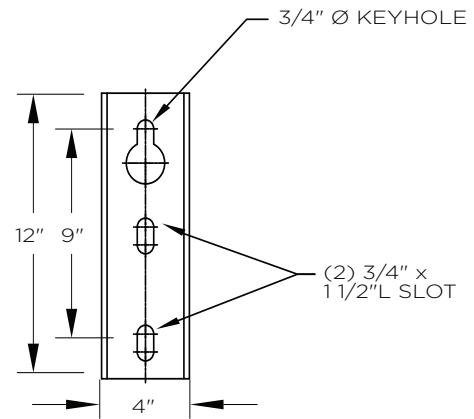

### ARM SPECIFICATIONS

**MATERIAL:**  
Aluminum

**MOUNTING TYPE:**  
Side  
Tenon  
Wall

**ARM QUANTITY:**  
Single  
Double

**ARM LENGTHS:**  
Fixed Length

**FINISH:**  
Available in textured or smooth.

**EPA**  
1.10 - 2.60 sq. ft.

### MOUNTING TYPES:

Side/Wall Mount Details  
4" x 1 3/4" x 12"L

Tenon Mount Details  
To Accept 3 1/2 O.D.  
Tenon x 9" Long

## KA90 THE AUBURN WITH DECORATIVE SCROLL

Side Mount Single Arm

Side Mount Double Arm

Wall Mount Single Arm

Side/Wall Mount Details

Tenon Mount Double Arm