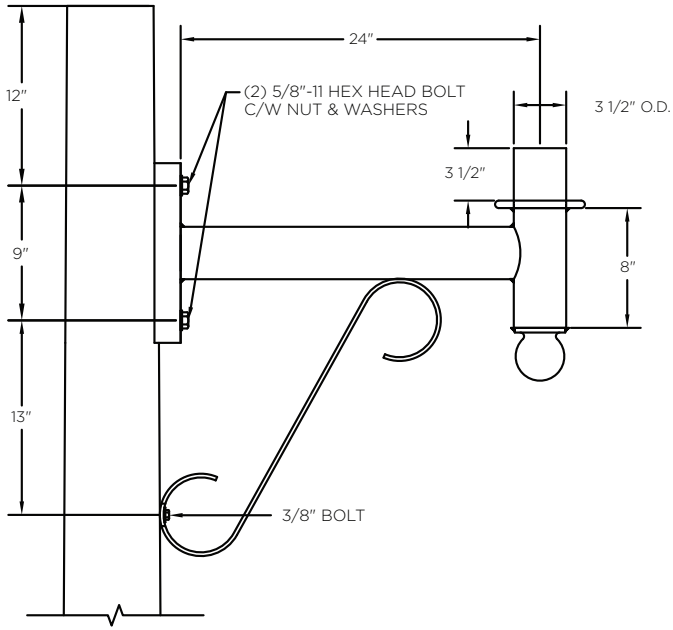

CONFIGURATION OPTIONS

KA90 THE AUBURN WITH DECORATIVE SCROLL

Side Mount Single Arm