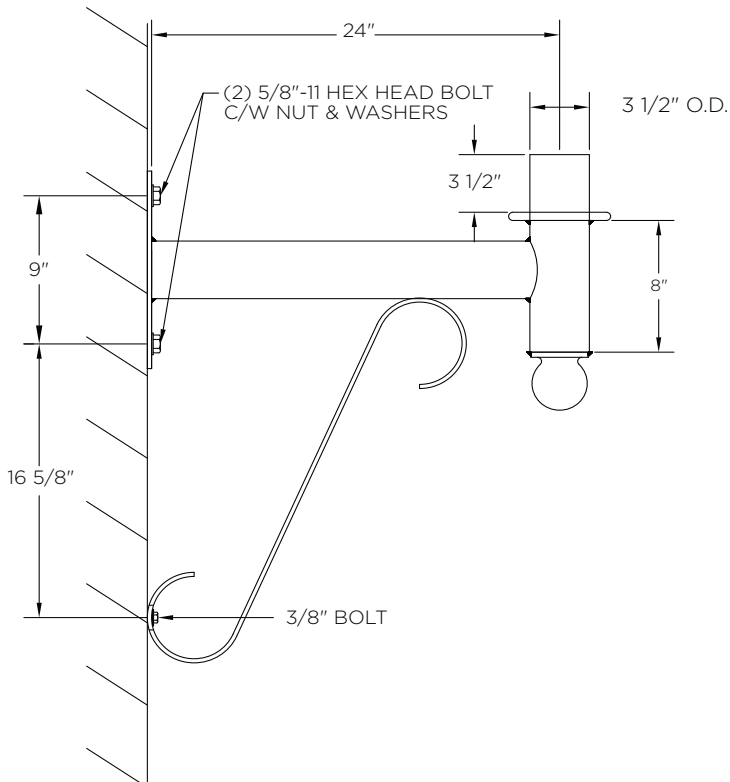

Wall Mount Single Arm