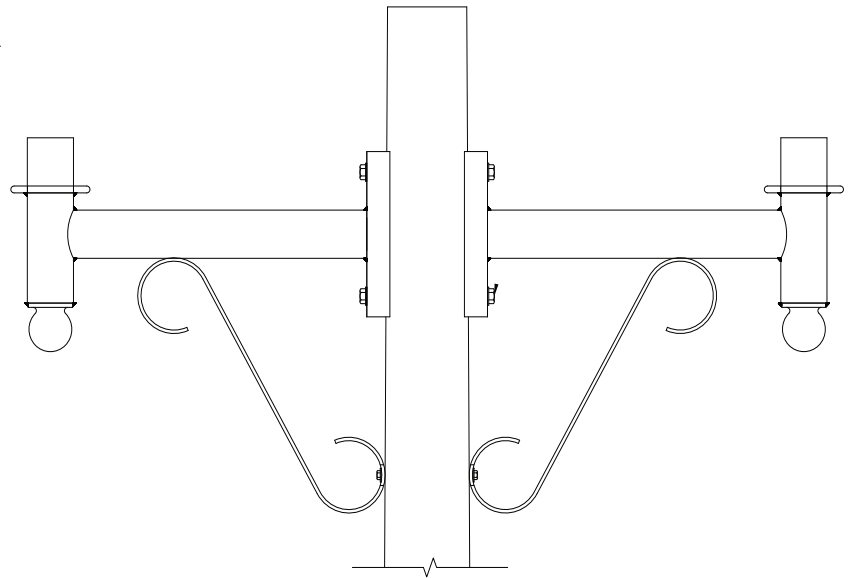

Side Mount Double Arm