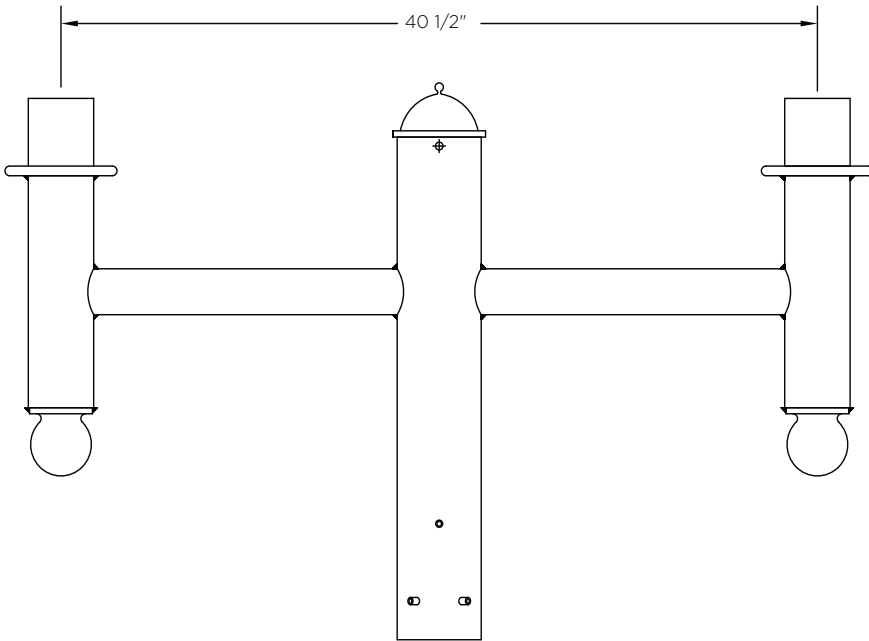

### ARM SPECIFICATIONS

**MATERIAL:**  
Aluminum

**MOUNTING TYPE:**  
Side  
Tenon  
Wall

**ARM QUANTITY:**  
Single  
Double

**ARM LENGTHS:**  
Fixed Length

**FINISH:**  
Available in textured or smooth.

**EPA**  
1.10 - 2.60 sq. ft.

### MOUNTING TYPES:

Side/Wall Mount Details  
4" x 1 3/4" x 12"L

Tenon Mount Details  
To Accept 3 1/2 O.D.  
Tenon x 9" Long

## KA90 THE AUBURN WITH DECORATIVE SCROLL

Side Mount Single Arm

Side Mount Double Arm

Wall Mount Single Arm

Side/Wall Mount Details

Tenon Mount Double Arm