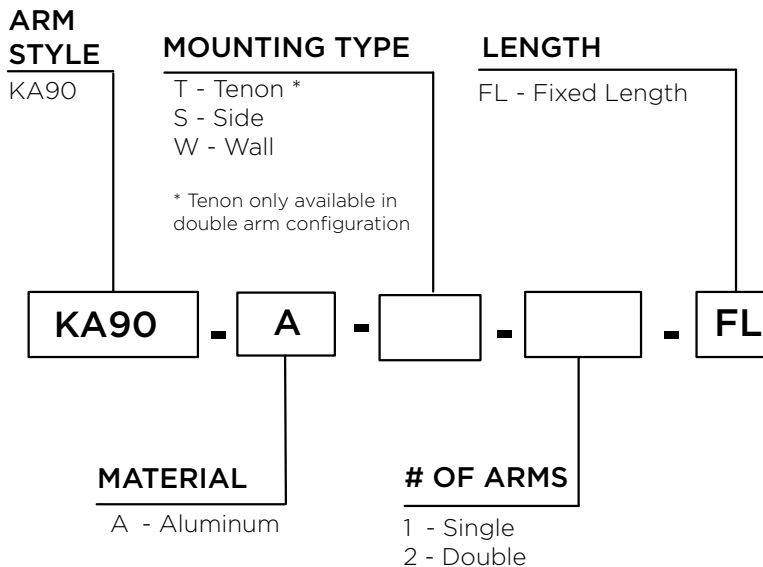

HOW TO ORDER

EPA & WEIGHT

Catalog Number	Mount Type	# of Arms	L. (in)	EPA (sq ft)	Wt. (lbs)
KA90-A-S-1-FL	Side	1	24	1.10	17
KA90-A-S-2-FL	Side	2	24	2.20	34
KA90-A-T-2-FL	Tenon	2	24	2.60	23
KA90-A-W-1-FL	Wall	1	24	1.10	17