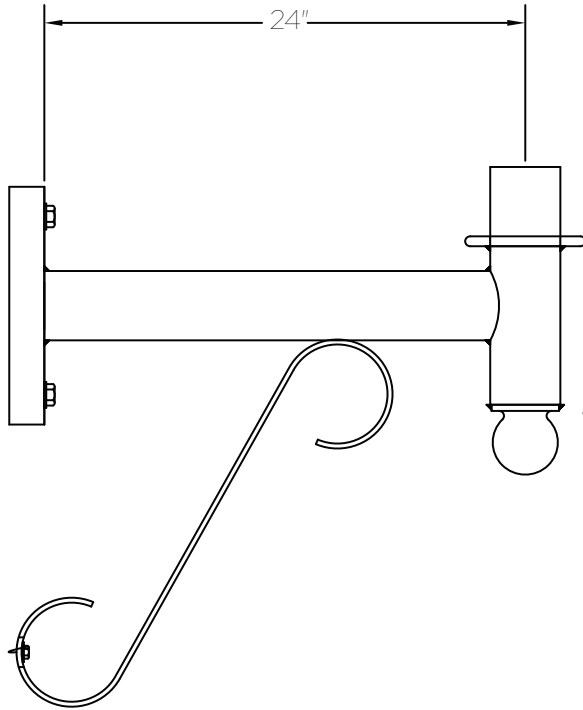

# KA90 // THE AUBURN WITH DECORATIVE SCROLL

## DECORATIVE ARM

The King Luminaire KA90 Aluminum Arm is classically designed with minimal scroll detail. This aluminum arm is available in single and double arm configurations. The KA90 provides an elegant option for your project needs.

### ARM SPECIFICATIONS

**MATERIAL:**  
Aluminum

**MOUNTING TYPE:**  
Side  
Tenon  
Wall

**ARM QUANTITY:**  
Single  
Double

**ARM LENGTHS:**  
Fixed Length

**FINISH:**  
Available in textured or smooth.

**EPA**  
1.10 - 2.60 sq. ft.

### MOUNTING TYPES:

Side/Wall Mount Details  
4" x 1 3/4" x 12"L

Tenon Mount Details  
To Accept 3 1/2 O.D.  
Tenon x 9" Long