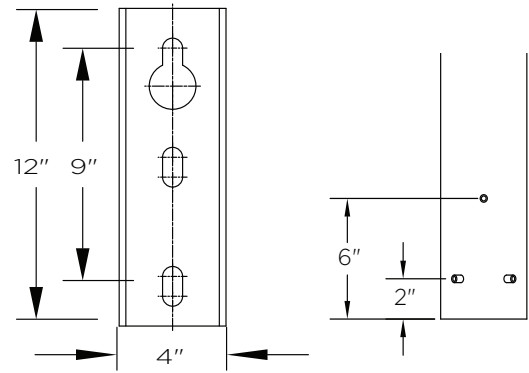

### ARM SPECIFICATIONS

**MATERIAL:**  
Aluminum

**MOUNTING TYPE:**  
Side  
Tenon  
Wall

**ARM QUANTITY:**  
Single  
Double

**ARM LENGTHS:**  
Fixed Length

**FINISH:**  
Available in textured or smooth.

**EPA**  
1.10 - 2.60 sq. ft.

**WEIGHT**  
17 - 34 lbs

### MOUNTING TYPES:

Side/Wall Mount Details  
4" x 1 3/4" x 12"L

Tenon Mount Details  
To Accept 3 1/2 O.D.  
Tenon x 9" Long