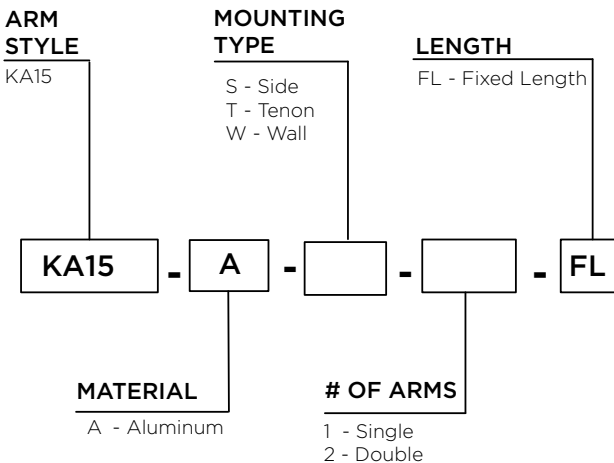

ARM SPECIFICATIONS

MATERIAL:
Aluminum

MOUNTING TYPE:
Side
Tenon
Wall

ARM QUANTITY:
Single
Double

FINISH:
Available in textured or smooth.

EPA
1.84 - 3.83 sq. ft.

WEIGHT
13 - 29 lbs

MOUNTING TYPES:

Tenon Mount Details
TO ACCEPT 1 1/2" IPS (1.90" DIAMETER)
X 6"L TENON

TOP BRACKET

BOTTOM BRACKET

Side/Wall Mount Details

ARM ADDITIONS:

Tenon Decorative Shroud

LEVELING DEVICE:

KPL10

KPL11

*See leveling device spec sheet for more options

HOW TO ORDER

EPA & WEIGHT

Catalog Number	Mount Type	# of Arms	EPA (sq ft)	Wt. (lbs)
KA15-A-S-1-FL	Side	1	1.92	15
KA15-A-S-2-FL	Side	2	3.83	29
KA15-A-T-1-FL	Tenon	1	1.84	13
KA15-A-T-2-FL	Tenon	2	2.78	18
KA15-A-W-1-FL	Wall	1	1.96	16

Side Mount Single Arm

Side Mount details

Side Mount Double Arm

Tenon Mount Single Arm

Decorative Shroud Detail

Tenon Mount Double Arm

Wall Mount Single Arm

Wall Mount Detail