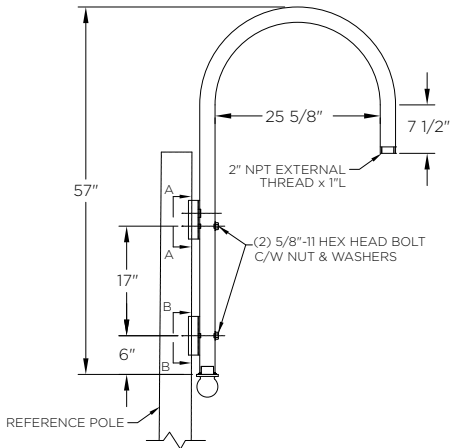

ARM SPECIFICATIONS

MATERIAL:
Aluminum

MOUNTING TYPE:
Side
Tenon
Wall

ARM QUANTITY:
Single
Double

FINISH:
Available in textured or smooth.

EPA
1.84 - 3.83 sq. ft.

WEIGHT
13 - 29 lbs

MOUNTING TYPES:

Tenon Mount Details
TO ACCEPT 1 1/2" IPS (1.90" DIAMETER)
X 6"L TENON

TOP BRACKET

BOTTOM BRACKET

Side/Wall Mount Details

ARM ADDITIONS:

Tenon Decorative Shroud

LEVELING DEVICE:

KPL10

KPL11

*See leveling device spec sheet for more options

HOW TO ORDER

EPA & WEIGHT

Catalog Number	Mount Type	# of Arms	EPA (sq ft)	Wt. (lbs)
KA15-A-S-1-FL	Side	1	1.92	15
KA15-A-S-2-FL	Side	2	3.83	29
KA15-A-T-1-FL	Tenon	1	1.84	13
KA15-A-T-2-FL	Tenon	2	2.78	18
KA15-A-W-1-FL	Wall	1	1.96	16

Side Mount Single Arm

Side Mount details

Side Mount Double Arm

Tenon Mount Single Arm

Decorative Shroud Detail

Tenon Mount Double Arm

Wall Mount Single Arm

Wall Mount Detail