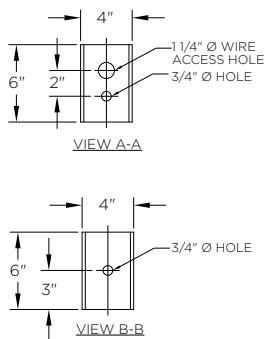

Tenon Mount Details
TO ACCEPT 1 1/2" IPS (1.90" DIAMETER)
X 6"L TENON

TOP BRACKET

BOTTOM BRACKET

Side/Wall Mount Details

ARM ADDITIONS:

Tenon Decorative Shroud

LEVELING DEVICE:

KPL10

KPL11

*See leveling device spec sheet for more options

HOW TO ORDER

EPA & WEIGHT

Catalog Number	Mount Type	# of Arms	EPA (sq ft)	Wt. (lbs)
KA15-A-S-1-FL	Side	1	1.92	15
KA15-A-S-2-FL	Side	2	3.83	29
KA15-A-T-1-FL	Tenon	1	1.84	13
KA15-A-T-2-FL	Tenon	2	2.78	18
KA15-A-W-1-FL	Wall	1	1.96	16

Side Mount Single Arm

Side Mount details

Side Mount Double Arm

Tenon Mount Single Arm

Decorative Shroud Detail

Tenon Mount Double Arm

Wall Mount Single Arm

Wall Mount Detail