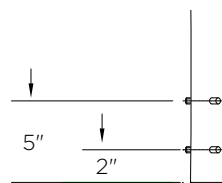

ARM SPECIFICATIONS

MATERIAL:
Aluminum

MOUNTING TYPE:
Side
Tenon
Wall

ARM QUANTITY:
Single
Double

FINISH:
Available in textured or smooth.

EPA
1.84 - 3.83 sq. ft.

WEIGHT
13 - 29 lbs

MOUNTING TYPES:

Tenon Mount Details
TO ACCEPT 1 1/2" IPS (1.90" DIAMETER)
X 6"L TENON

TOP BRACKET

BOTTOM BRACKET

Side/Wall Mount Details

ARM ADDITIONS:

Tenon Decorative Shroud

LEVELING DEVICE:

KPL10