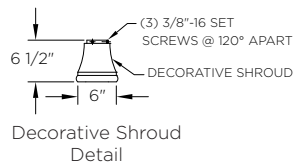

KA15 // BISHOPS CROOK ARM

DECORATIVE ARM

The King Luminaire KA15 Bishops Crook Arm is a classic and functional design full of character. Available in side, tenon, or wall mount, and single or double arm configurations, the KA15 provides a simple look when space is limited.

ARM SPECIFICATIONS

MATERIAL:
Aluminum

MOUNTING TYPE:
Side
Tenon
Wall

ARM QUANTITY:
Single
Double

FINISH:
Available in textured or smooth.

EPA
1.84 - 3.83 sq. ft.

WEIGHT
13 - 29 lbs

MOUNTING TYPES:

KPL11

*See leveling device spec sheet for more options

HOW TO ORDER

EPA & WEIGHT

Catalog Number	Mount Type	# of Arms	EPA (sq ft)	Wt. (lbs)
KA15-A-S-1-FL	Side	1	1.92	15
KA15-A-S-2-FL	Side	2	3.83	29
KA15-A-T-1-FL	Tenon	1	1.84	13
KA15-A-T-2-FL	Tenon	2	2.78	18
KA15-A-W-1-FL	Wall	1	1.96	16

Side Mount Single Arm

Side Mount details

Side Mount Double Arm

Tenon Mount Single Arm

Decorative Shroud Detail

Tenon Mount Double Arm

Wall Mount Single Arm

Wall Mount Detail