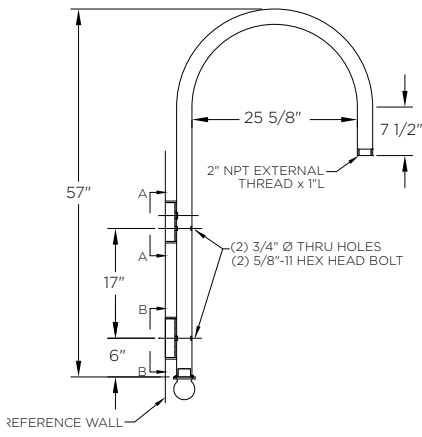

ARM SPECIFICATIONS

MATERIAL:
Aluminum

MOUNTING TYPE:
Side
Tenon
Wall

ARM QUANTITY:
Single
Double

FINISH:
Available in textured or smooth.

EPA
1.84 - 3.83 sq. ft.

WEIGHT
13 - 29 lbs

MOUNTING TYPES:

Tenon Mount Details
TO ACCEPT 1 1/2" IPS (1.90" DIAMETER)
X 6"L TENON

TOP BRACKET

BOTTOM BRACKET

Side/Wall Mount Details

ARM ADDITIONS:

Tenon Decorative Shroud

LEVELING DEVICE:

KPL10

KPL11

*See leveling device spec sheet for more options

HOW TO ORDER

EPA & WEIGHT

Catalog Number	Mount Type	# of Arms	EPA (sq ft)	Wt. (lbs)
KA15-A-S-1-FL	Side	1	1.92	15
KA15-A-S-2-FL	Side	2	3.83	29
KA15-A-T-1-FL	Tenon	1	1.84	13
KA15-A-T-2-FL	Tenon	2	2.78	18
KA15-A-W-1-FL	Wall	1	1.96	16

Side Mount Single Arm

Side Mount details

Side Mount Double Arm

Tenon Mount Single Arm

Decorative Shroud Detail

Tenon Mount Double Arm

Wall Mount Single Arm

Wall Mount Detail