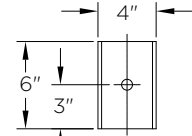

ARM SPECIFICATIONS

MATERIAL:
Aluminum

MOUNTING TYPE:
Side
Tenon
Wall

ARM QUANTITY:
Single
Double

FINISH:
Available in textured or smooth.

EPA
1.84 - 3.83 sq. ft.

WEIGHT
13 - 29 lbs

MOUNTING TYPES:

Tenon Mount Details
TO ACCEPT 1 1/2" IPS (1.90" DIAMETER)
X 6"L TENON

TOP BRACKET

BOTTOM BRACKET

Side/Wall Mount Details

ARM ADDITIONS:

Tenon Decorative Shroud

LEVELING DEVICE:

KPL10