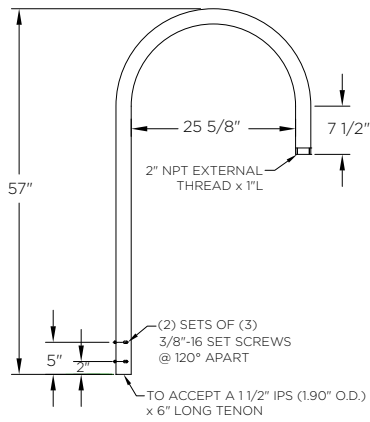

ARM SPECIFICATIONS

MATERIAL:
Aluminum

MOUNTING TYPE:
Side
Tenon
Wall

ARM QUANTITY:
Single
Double

FINISH:
Available in textured or smooth.

EPA
1.84 - 3.83 sq. ft.

WEIGHT
13 - 29 lbs

MOUNTING TYPES:

Tenon Mount Details
TO ACCEPT 1 1/2" IPS (1.90" DIAMETER)
X 6"L TENON

TOP BRACKET

BOTTOM BRACKET

Side/Wall Mount Details

ARM ADDITIONS:

Tenon Decorative Shroud

LEVELING DEVICE:

KPL10

KPL11

*See leveling device spec sheet for more options

HOW TO ORDER

EPA & WEIGHT

Catalog Number	Mount Type	# of Arms	EPA (sq ft)	Wt. (lbs)
KA15-A-S-1-FL	Side	1	1.92	15
KA15-A-S-2-FL	Side	2	3.83	29
KA15-A-T-1-FL	Tenon	1	1.84	13
KA15-A-T-2-FL	Tenon	2	2.78	18
KA15-A-W-1-FL	Wall	1	1.96	16

Side Mount Single Arm

Side Mount details

Side Mount Double Arm

Tenon Mount Single Arm

Decorative Shroud Detail

Tenon Mount Double Arm

Wall Mount Single Arm

Wall Mount Detail