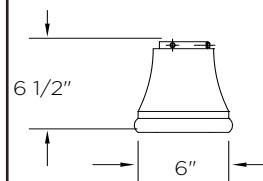

ARM SPECIFICATIONS

MATERIAL:
Aluminum

MOUNTING TYPE:
Side
Tenon
Wall

ARM QUANTITY:
Single
Double

FINISH:
Available in textured or smooth.

EPA
1.84 - 3.83 sq. ft.

WEIGHT
13 - 29 lbs

MOUNTING TYPES:

Tenon Mount Details
TO ACCEPT 1 1/2" IPS (1.90" DIAMETER)
X 6"L TENON

TOP BRACKET

BOTTOM BRACKET

Side/Wall Mount Details

ARM ADDITIONS:

Tenon Decorative Shroud

LEVELING DEVICE:

KPL10

KPL11

*See leveling device spec sheet for more options

HOW TO ORDER

EPA & WEIGHT

Catalog Number	Mount Type	# of Arms	EPA (sq ft)	Wt. (lbs)
KA15-A-S-1-FL	Side	1	1.92	15
KA15-A-S-2-FL	Side	2	3.83	29
KA15-A-T-1-FL	Tenon	1	1.84	13
KA15-A-T-2-FL	Tenon	2	2.78	18
KA15-A-W-1-FL	Wall	1	1.96	16