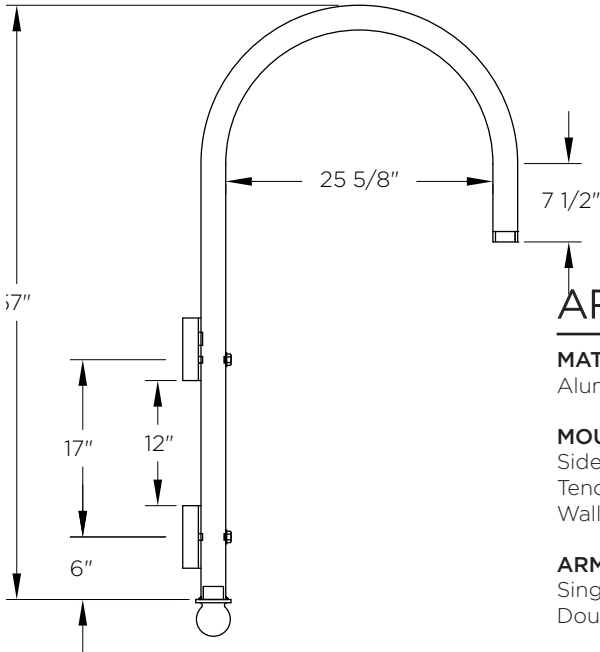

KA15 // BISHOPS CROOK ARM

DECORATIVE ARM

The King Luminaire KA15 Bishops Crook Arm is a classic and functional design full of character. Available in side, tenon, or wall mount, and single or double arm configurations, the KA15 provides a simple look when space is limited.

ARM SPECIFICATIONS

MATERIAL:
Aluminum

MOUNTING TYPE:
Side
Tenon
Wall

ARM QUANTITY:
Single
Double

FINISH:
Available in textured or smooth.

EPA
1.84 - 3.83 sq. ft.

WEIGHT
13 - 29 lbs

MOUNTING TYPES:

Tenon Mount Details
TO ACCEPT 1 1/2" IPS (1.90" DIAMETER)
X 6"L TENON

TOP BRACKET

BOTTOM BRACKET

Side/Wall Mount Details

ARM ADDITIONS:

Tenon Decorative Shroud

LEVELING DEVICE:

KPL10

KPL11

*See leveling device spec sheet for more options

HOW TO ORDER

EPA & WEIGHT

Catalog Number	Mount Type	# of Arms	EPA (sq ft)	Wt. (lbs)
KA15-A-S-1-FL	Side	1	1.92	15
KA15-A-S-2-FL	Side	2	3.83	29
KA15-A-T-1-FL	Tenon	1	1.84	13
KA15-A-T-2-FL	Tenon	2	2.78	18
KA15-A-W-1-FL	Wall	1	1.96	16