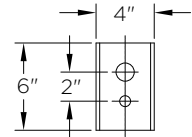

ARM SPECIFICATIONS

MATERIAL:
Aluminum

MOUNTING TYPE:
Side
Tenon
Wall

ARM QUANTITY:
Single
Double

FINISH:
Available in textured or smooth.

EPA
1.84 - 3.83 sq. ft.

WEIGHT
13 - 29 lbs

MOUNTING TYPES:

Tenon Mount Details
TO ACCEPT 1 1/2" IPS (1.90" DIAMETER)
X 6"L TENON

TOP BRACKET

BOTTOM BRACKET

Side/Wall Mount Details

ARM ADDITIONS:

Tenon Decorative Shroud

LEVELING DEVICE:

KPL10