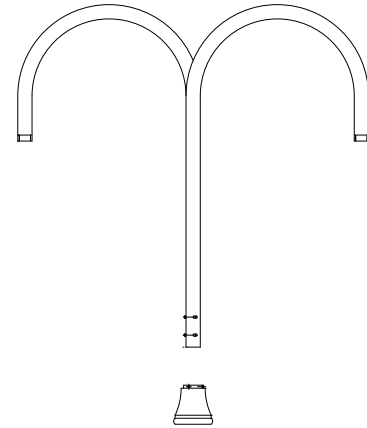

KA15 // BISHOPS CROOK ARM

DECORATIVE ARM

The King Luminaire KA15 Bishops Crook Arm is a classic and functional design full of character. Available in side, tenon, or wall mount, and single or double arm configurations, the KA15 provides a simple look when space is limited.

ARM SPECIFICATIONS

MATERIAL:
Aluminum

MOUNTING TYPE:
Side
Tenon
Wall

ARM QUANTITY:
Single
Double

FINISH:
Available in textured or smooth.

EPA
1.84 - 3.83 sq. ft.

WEIGHT
13 - 29 lbs

MOUNTING TYPES:

KPL11

*See leveling device spec sheet for more options

HOW TO ORDER

EPA & WEIGHT

Catalog Number	Mount Type	# of Arms	EPA (sq ft)	Wt. (lbs)
KA15-A-S-1-FL	Side	1	1.92	15
KA15-A-S-2-FL	Side	2	3.83	29
KA15-A-T-1-FL	Tenon	1	1.84	13
KA15-A-T-2-FL	Tenon	2	2.78	18
KA15-A-W-1-FL	Wall	1	1.96	16

Side Mount Single Arm

Side Mount details

Side Mount Double Arm

Tenon Mount Single Arm

Decorative Shroud Detail

Tenon Mount Double Arm

Wall Mount Single Arm

Wall Mount Detail