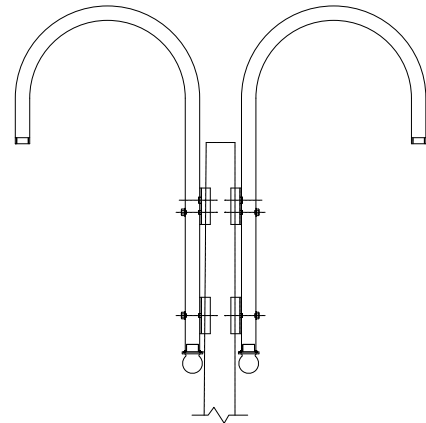

ARM SPECIFICATIONS

MATERIAL:
Aluminum

MOUNTING TYPE:
Side
Tenon
Wall

ARM QUANTITY:
Single
Double

FINISH:
Available in textured or smooth.

EPA
1.84 - 3.83 sq. ft.

WEIGHT
13 - 29 lbs

MOUNTING TYPES:

Tenon Mount Details
TO ACCEPT 1 1/2" IPS (1.90" DIAMETER)
X 6"L TENON

TOP BRACKET

BOTTOM BRACKET

Side/Wall Mount Details

ARM ADDITIONS:

Tenon Decorative Shroud

LEVELING DEVICE:

KPL10

KPL11

*See leveling device spec sheet for more options

HOW TO ORDER

EPA & WEIGHT

Catalog Number	Mount Type	# of Arms	EPA (sq ft)	Wt. (lbs)
KA15-A-S-1-FL	Side	1	1.92	15
KA15-A-S-2-FL	Side	2	3.83	29
KA15-A-T-1-FL	Tenon	1	1.84	13
KA15-A-T-2-FL	Tenon	2	2.78	18
KA15-A-W-1-FL	Wall	1	1.96	16

Side Mount Single Arm

Side Mount details

Side Mount Double Arm

Tenon Mount Single Arm

Decorative Shroud Detail

Tenon Mount Double Arm

Wall Mount Single Arm

Wall Mount Detail