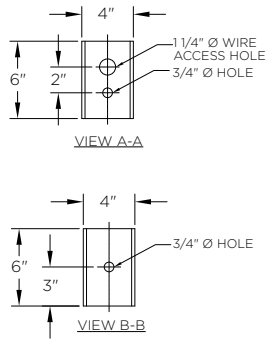

ARM SPECIFICATIONS

MATERIAL:
Aluminum

MOUNTING TYPE:
Side
Tenon
Wall

ARM QUANTITY:
Single
Double

FINISH:
Available in textured or smooth.

EPA
1.84 - 3.83 sq. ft.

WEIGHT
13 - 29 lbs

MOUNTING TYPES:

Tenon Mount Details
TO ACCEPT 1 1/2" IPS (1.90" DIAMETER)
X 6"L TENON

TOP BRACKET

BOTTOM BRACKET

Side/Wall Mount Details

ARM ADDITIONS:

Tenon Decorative Shroud

LEVELING DEVICE:

KPL10

KPL11

*See leveling device spec sheet for more options

HOW TO ORDER

EPA & WEIGHT

Catalog Number	Mount Type	# of Arms	EPA (sq ft)	Wt. (lbs)
KA15-A-S-1-FL	Side	1	1.92	15
KA15-A-S-2-FL	Side	2	3.83	29
KA15-A-T-1-FL	Tenon	1	1.84	13
KA15-A-T-2-FL	Tenon	2	2.78	18
KA15-A-W-1-FL	Wall	1	1.96	16

Side Mount Single Arm

Side Mount details

Side Mount Double Arm

Tenon Mount Single Arm

Decorative Shroud Detail

Tenon Mount Double Arm

Wall Mount Single Arm

Wall Mount Detail